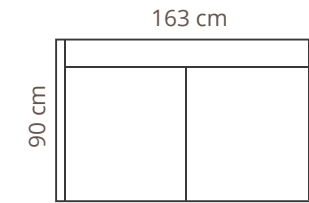

SLIM LINE

PADDING: Feather & Polyurethane Foam HR35
 FRAME: Birch plywood & pine

COMBINATIONS

SLIM LINE 3

SLIM LINE 2

SLIM LINE 1

SLIM LINE OTTOMAN

ADDITIONAL INFORMATION

Armrest: 4 cm
 Height: 80 cm
 Sitting height: 46 cm
 Sitting depth: 60 cm
 Dec. pillows: 2 pcs.

LEGS

WOODEN LEG COLORS