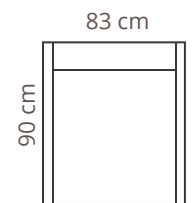

SLIM LINE

PADDING: Feather & Polyurethane Foam HR35
 FRAME: Birch plywood & pine

COMBINATIONS

SLIM LINE 3

SLIM LINE 2

SLIM LINE 1

SLIM LINE OTTOMAN

ADDITIONAL INFORMATION

Armrest: 4 cm
 Height: 80 cm
 Sitting height: 46 cm
 Sitting depth: 60 cm
 Dec. pillows: 2 pcs.

LEGS

WOODEN LEG COLORS