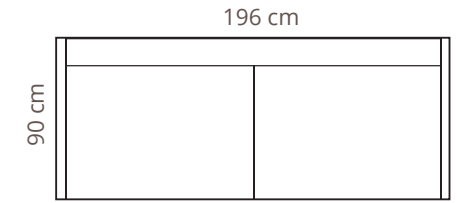

SLIM LINE

PADDING: Feather & Polyurethane Foam HR35
 FRAME: Birch plywood & pine

COMBINATIONS

SLIM LINE 3

SLIM LINE 2

SLIM LINE 1

SLIM LINE OTTOMAN

ADDITIONAL INFORMATION

Armrest: 4 cm
 Height: 80 cm
 Sitting height: 46 cm
 Sitting depth: 60 cm
 Dec. pillows: 2 pcs.

LEGS

WOODEN LEG COLORS