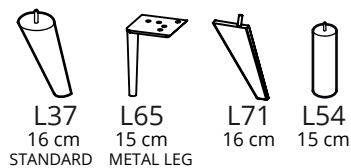

SLIM LINE

PADDING: Feather & Polyurethane Foam HR35
 FRAME: Birch plywood & pine

COMBINATIONS

SLIM LINE 3

SLIM LINE 2

SLIM LINE 1

SLIM LINE OTTOMAN

ADDITIONAL INFORMATION

Armrest: 4 cm
 Height: 80 cm
 Sitting height: 46 cm
 Sitting depth: 60 cm
 Dec. pillows: 2 pcs.

LEGS

WOODEN LEG COLORS